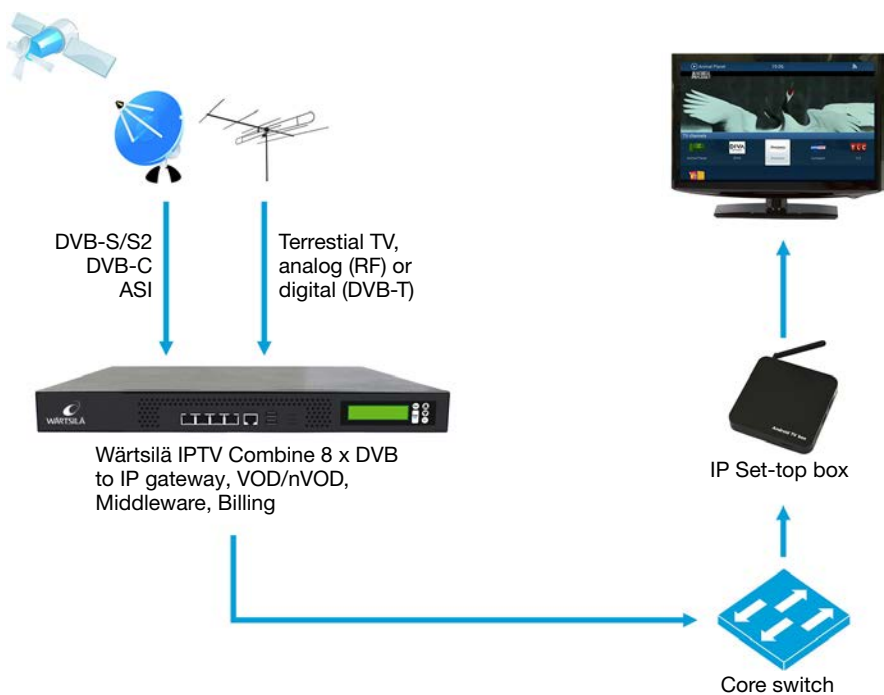

Why Choose Wärtsilä?

With the Wärtsilä IPTV Entertainment system your crew will be able to relax after work, just as they do at home. By supplying your vessel with the latest in IPTV technology, which receives FOC functional updates on a regular basis, your people can watch Digital SAT-TV, listen to Digital Radio, watch all the latest movies and the best TV series. Additionally, there is a pre-loaded music library, to really make your crew feel at home. The movie and TV series content is complete with covers, trailers and descriptions and subtitles. Wärtsilä can deliver all the latest and classic movies with official licensing in compliance with the latest MLC-2006 regulations.

Wärtsilä Infotainment system gives you full control. Packages can be assembled to suit your budget, and your own entertainment tasks.

Besides Classical TV Channels, IPTV Provides Additional Interactive Features:

- Video on Demand (VOD) delivers video content on an individual basis to a subscriber. This service allows its users to order any movie for watching from the VOD server's media library. The subscriber can use the pause and rewind features.
- Like VOD, Near Video on Demand (nVOD) is a pay-per-view video service but is intended for multiple users subscribed to nVOD service. The schedule of content broadcasting is compiled beforehand. Subscribers can check the schedule and plan their viewing accordingly.
- Time Shifted TV adds interactive features to TV channels being viewed. The subscriber can pause the playback at any time and resume it later. There is also a rewind option for TV programs.
- TV on Demand (TVOD) (TVOD) allows TV programs to be recorded and viewed later whenever convenient.
- Interactive features: users are able to control the playback of movies and/or TV series. Also, users have the ability to store shows for later watching.